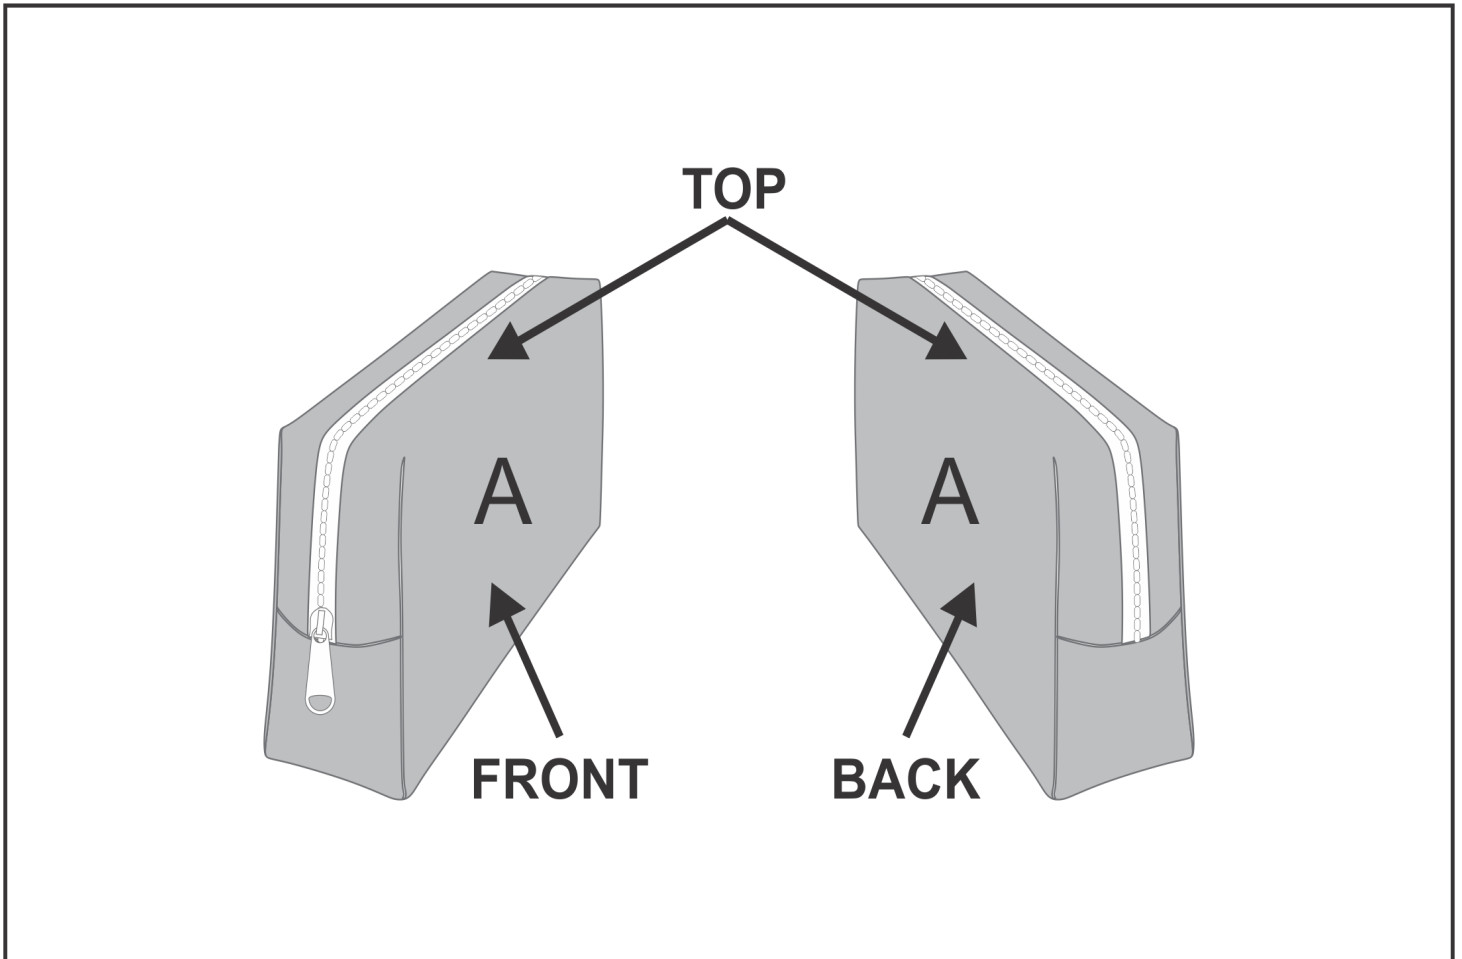

# BC-HP-5-G

Hoppla Mandy Cosmetic Bag

## Need to know:

Includes 1-Position Sublimation (setup fees apply)

- Please Note: We cannot guarantee 100% logo Alignment on all Brandable Panels.

## Branding Options:

Position	Branding Method (Branding Code)	No. of Colours	Dimension
A	Custom Sublimation A (CPSUB-A)	Full Colour	301mm wide x 361mm high